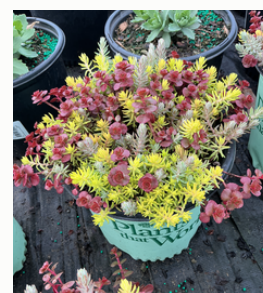

SEDUM 'FLAMING
CARPET' 19CM
PTW

12+ Rate $7.90